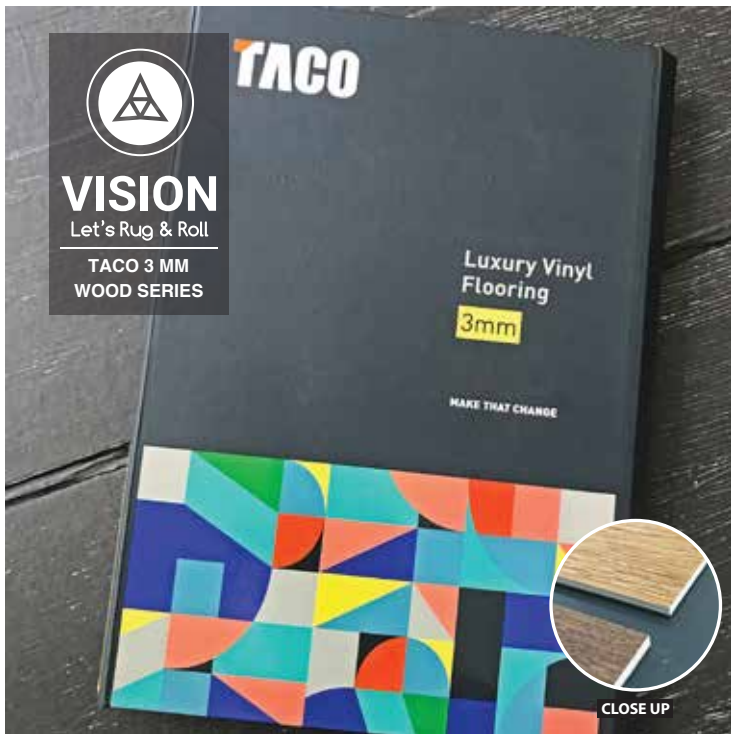

152.4 mm

TACO WOOD SERIES 3 MM - PLANK

- 540.000 /box
- 24 pcs /box = 3.34 m²
- Size per pc = 152.4 X 914.4 mm

914.4 mm

152.4 mm

TACO STONE SERIES 3 MM - PLANK

- 540.000 /box
- 8 pcs /box = 3.34 m²
- Size per pc = 304.8 X 609.6 mm