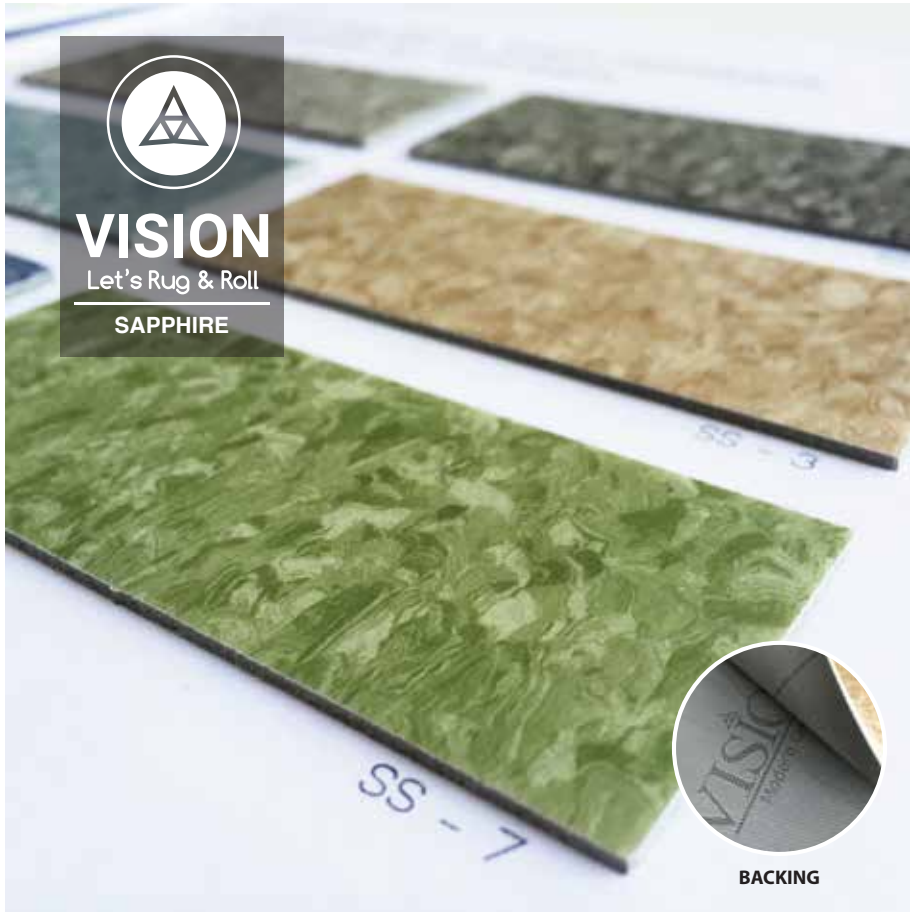

BESTRONG - ROLL

- 220.000 /mtr lari, lebar 2 mtr
- 1 roll = 2 x 20 mtr
- Thickness 1.6 mm (wear layer 0.15 mm)

20 mtr

2 mtr

SAPPHIRE - ROLL

- 300.000 /mtr lari, lebar 2 mtr
- 1 roll = 2 x 20 mtr
- Thickness 2 mm (wear layer 0.35 mm)

20 mtr

2 mtr

Anti-bacteria, stain resistant,
and easy to maintain.

Experience underfoot comfort
and anti-slip for safety.

GRAND SERIES - ROLL

20 mtr

- 185.000 /mtr lari, lebar 2 mtr
- 1 roll = 2 x 20 mtr
- Thickness 1.6 mm (wear layer 0.25 mm)